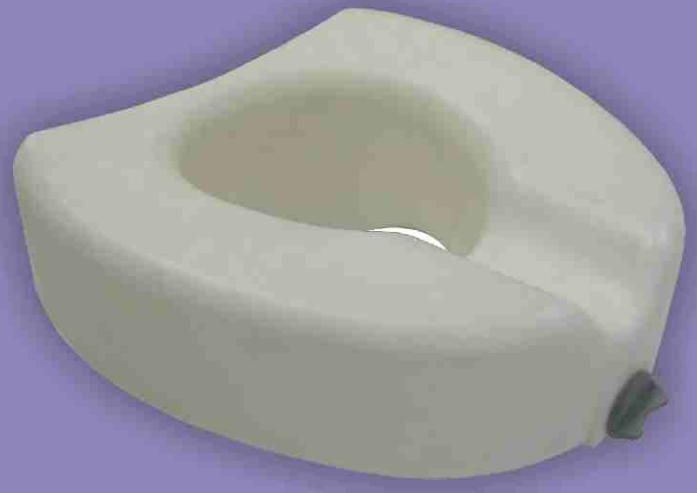

HMP-8110

- Description: L21"XW17.5"XH6.75"
(not with armrest height)
- Packing: 1pcs/ brown shipping carton
- CTN dimension: 55x47x21cm
- Quantity: 1215 pcs/40HQ

HMP-8111

- Description: L17.5"XW17"XH6.75"
- Packing: 1pcs/ brown shipping carton
- CTN dimension: 50x45x21cm
- Quantity: 1396 pcs/40HQ

HMP-0009

Height: 2" without lid

Height: 2" with lid

HMP-0010

Height: 4" without lid

Height: 4" with lid